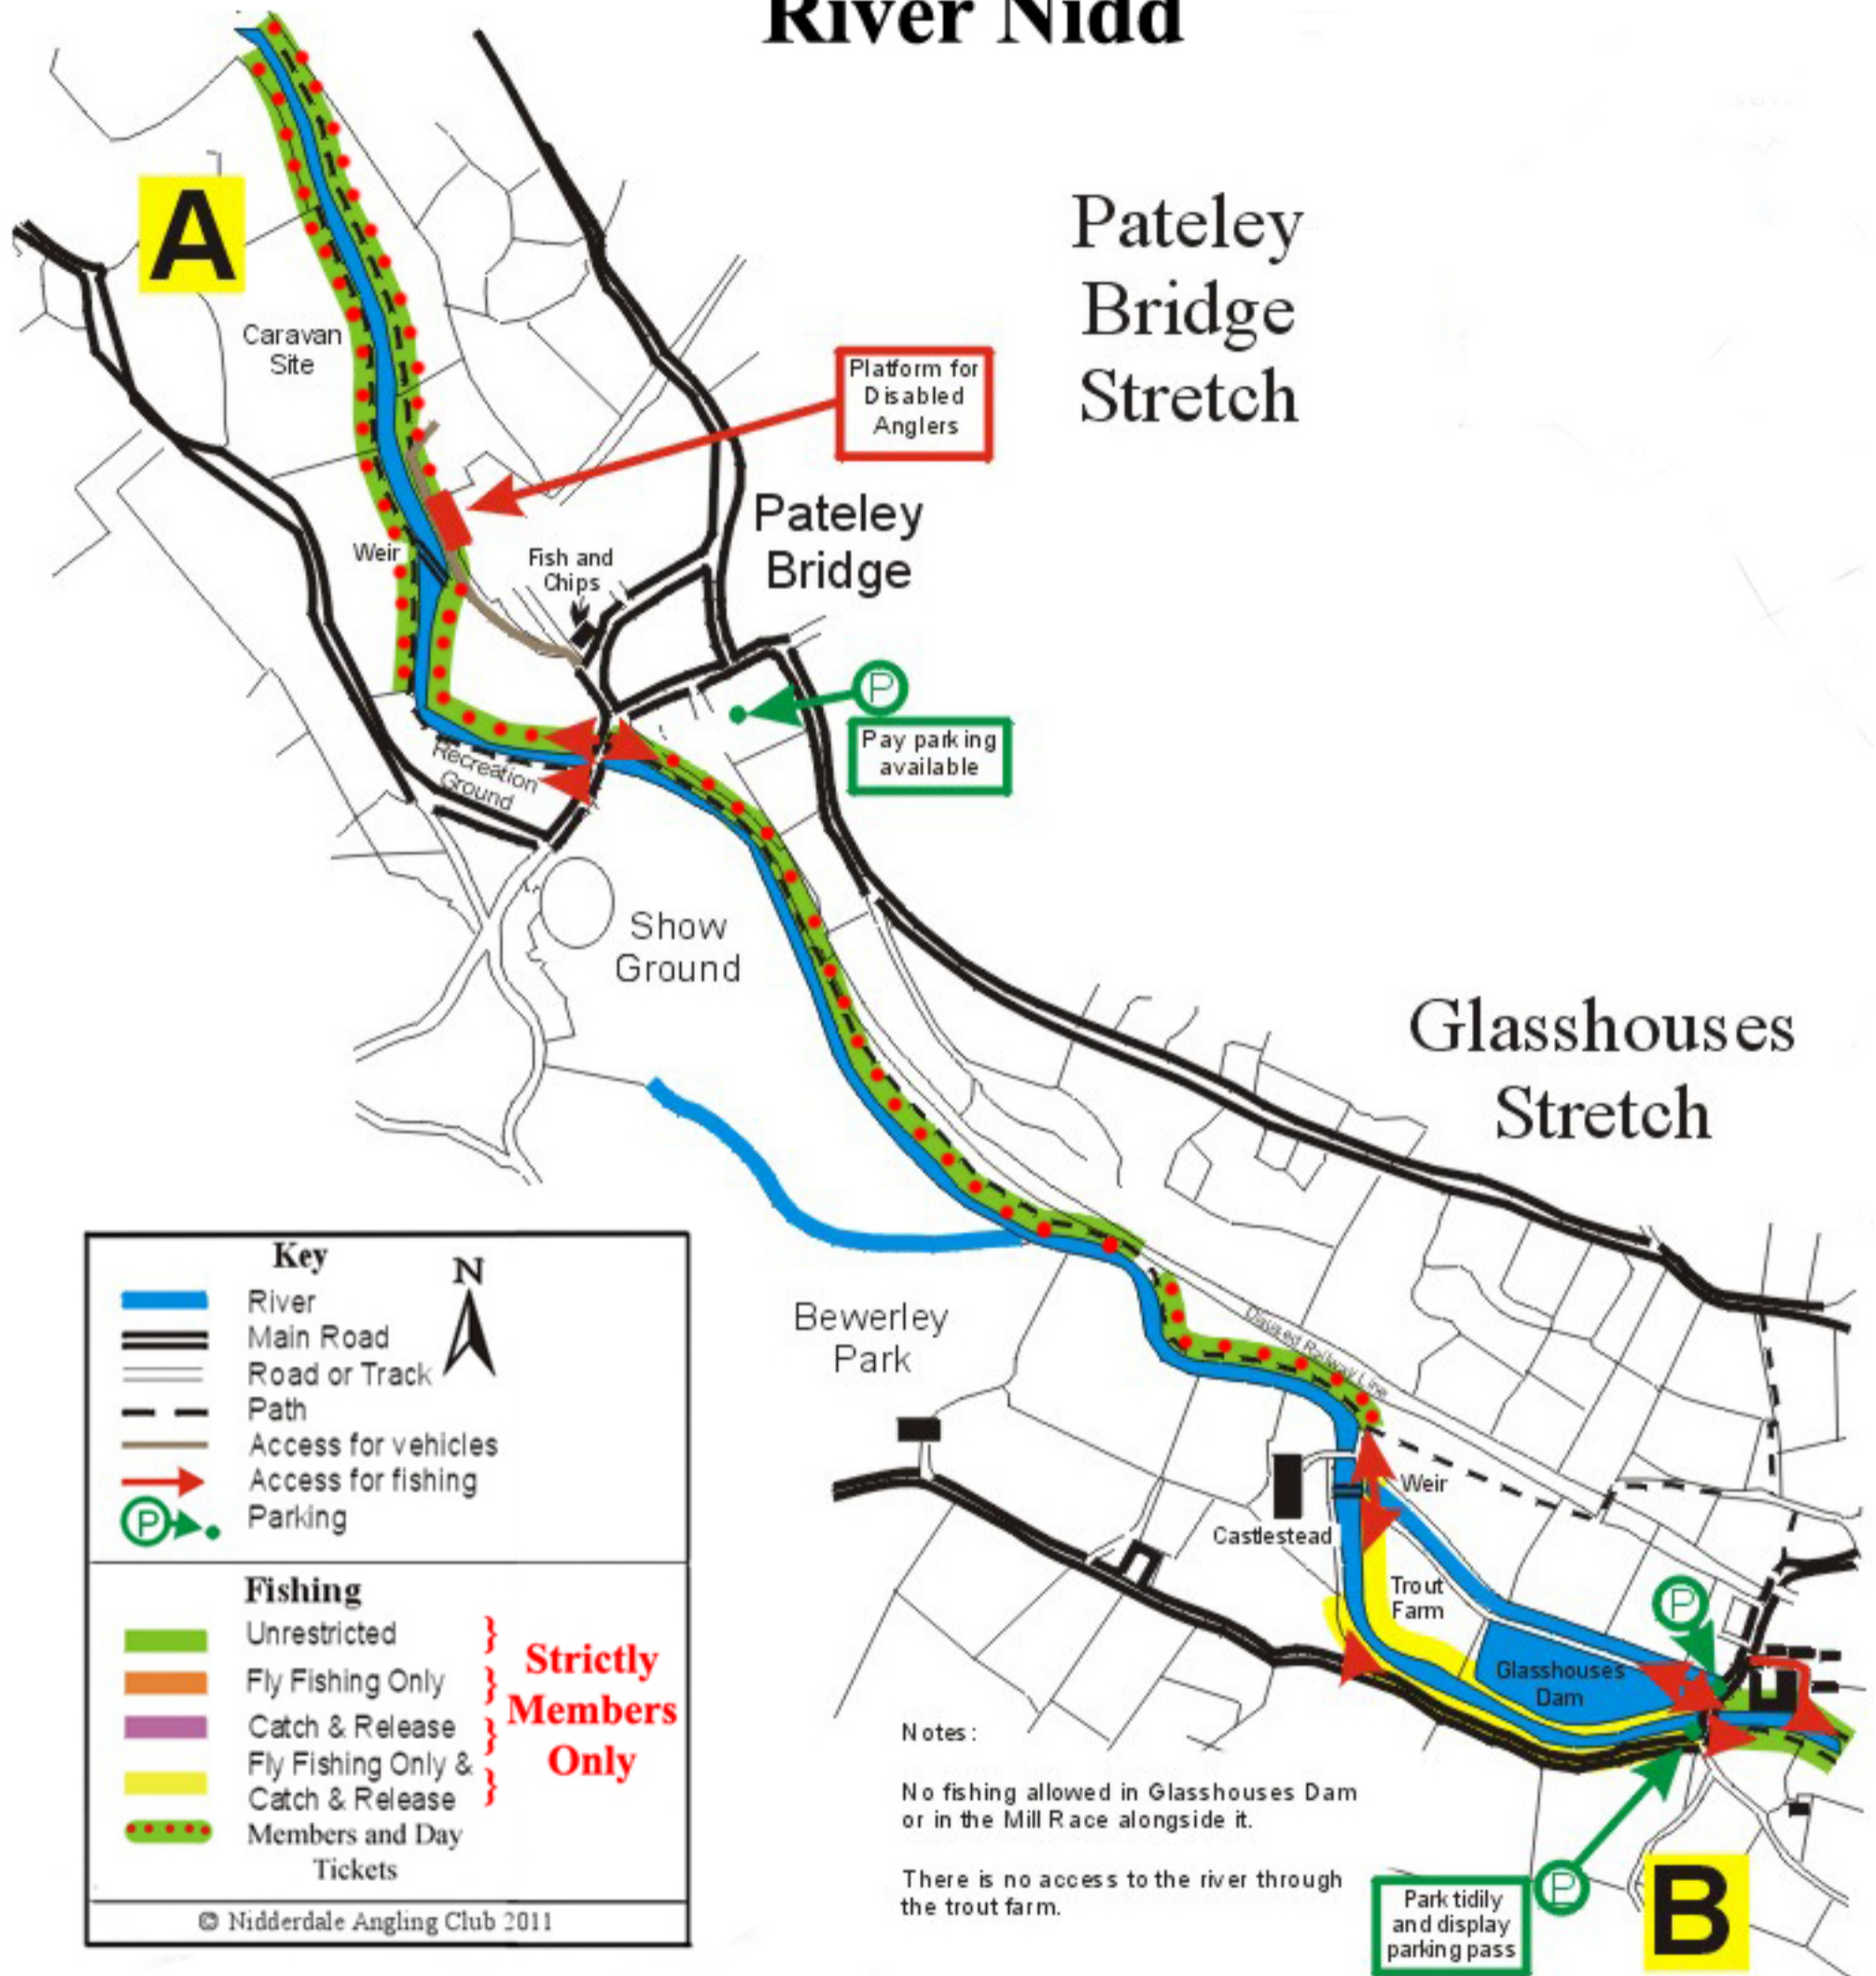

Nidderdale Angling Club Waters

River Nidd

N.B.:- While every effort has been made to ensure the accuracy of the map, please always adhere to the signposted instructions.