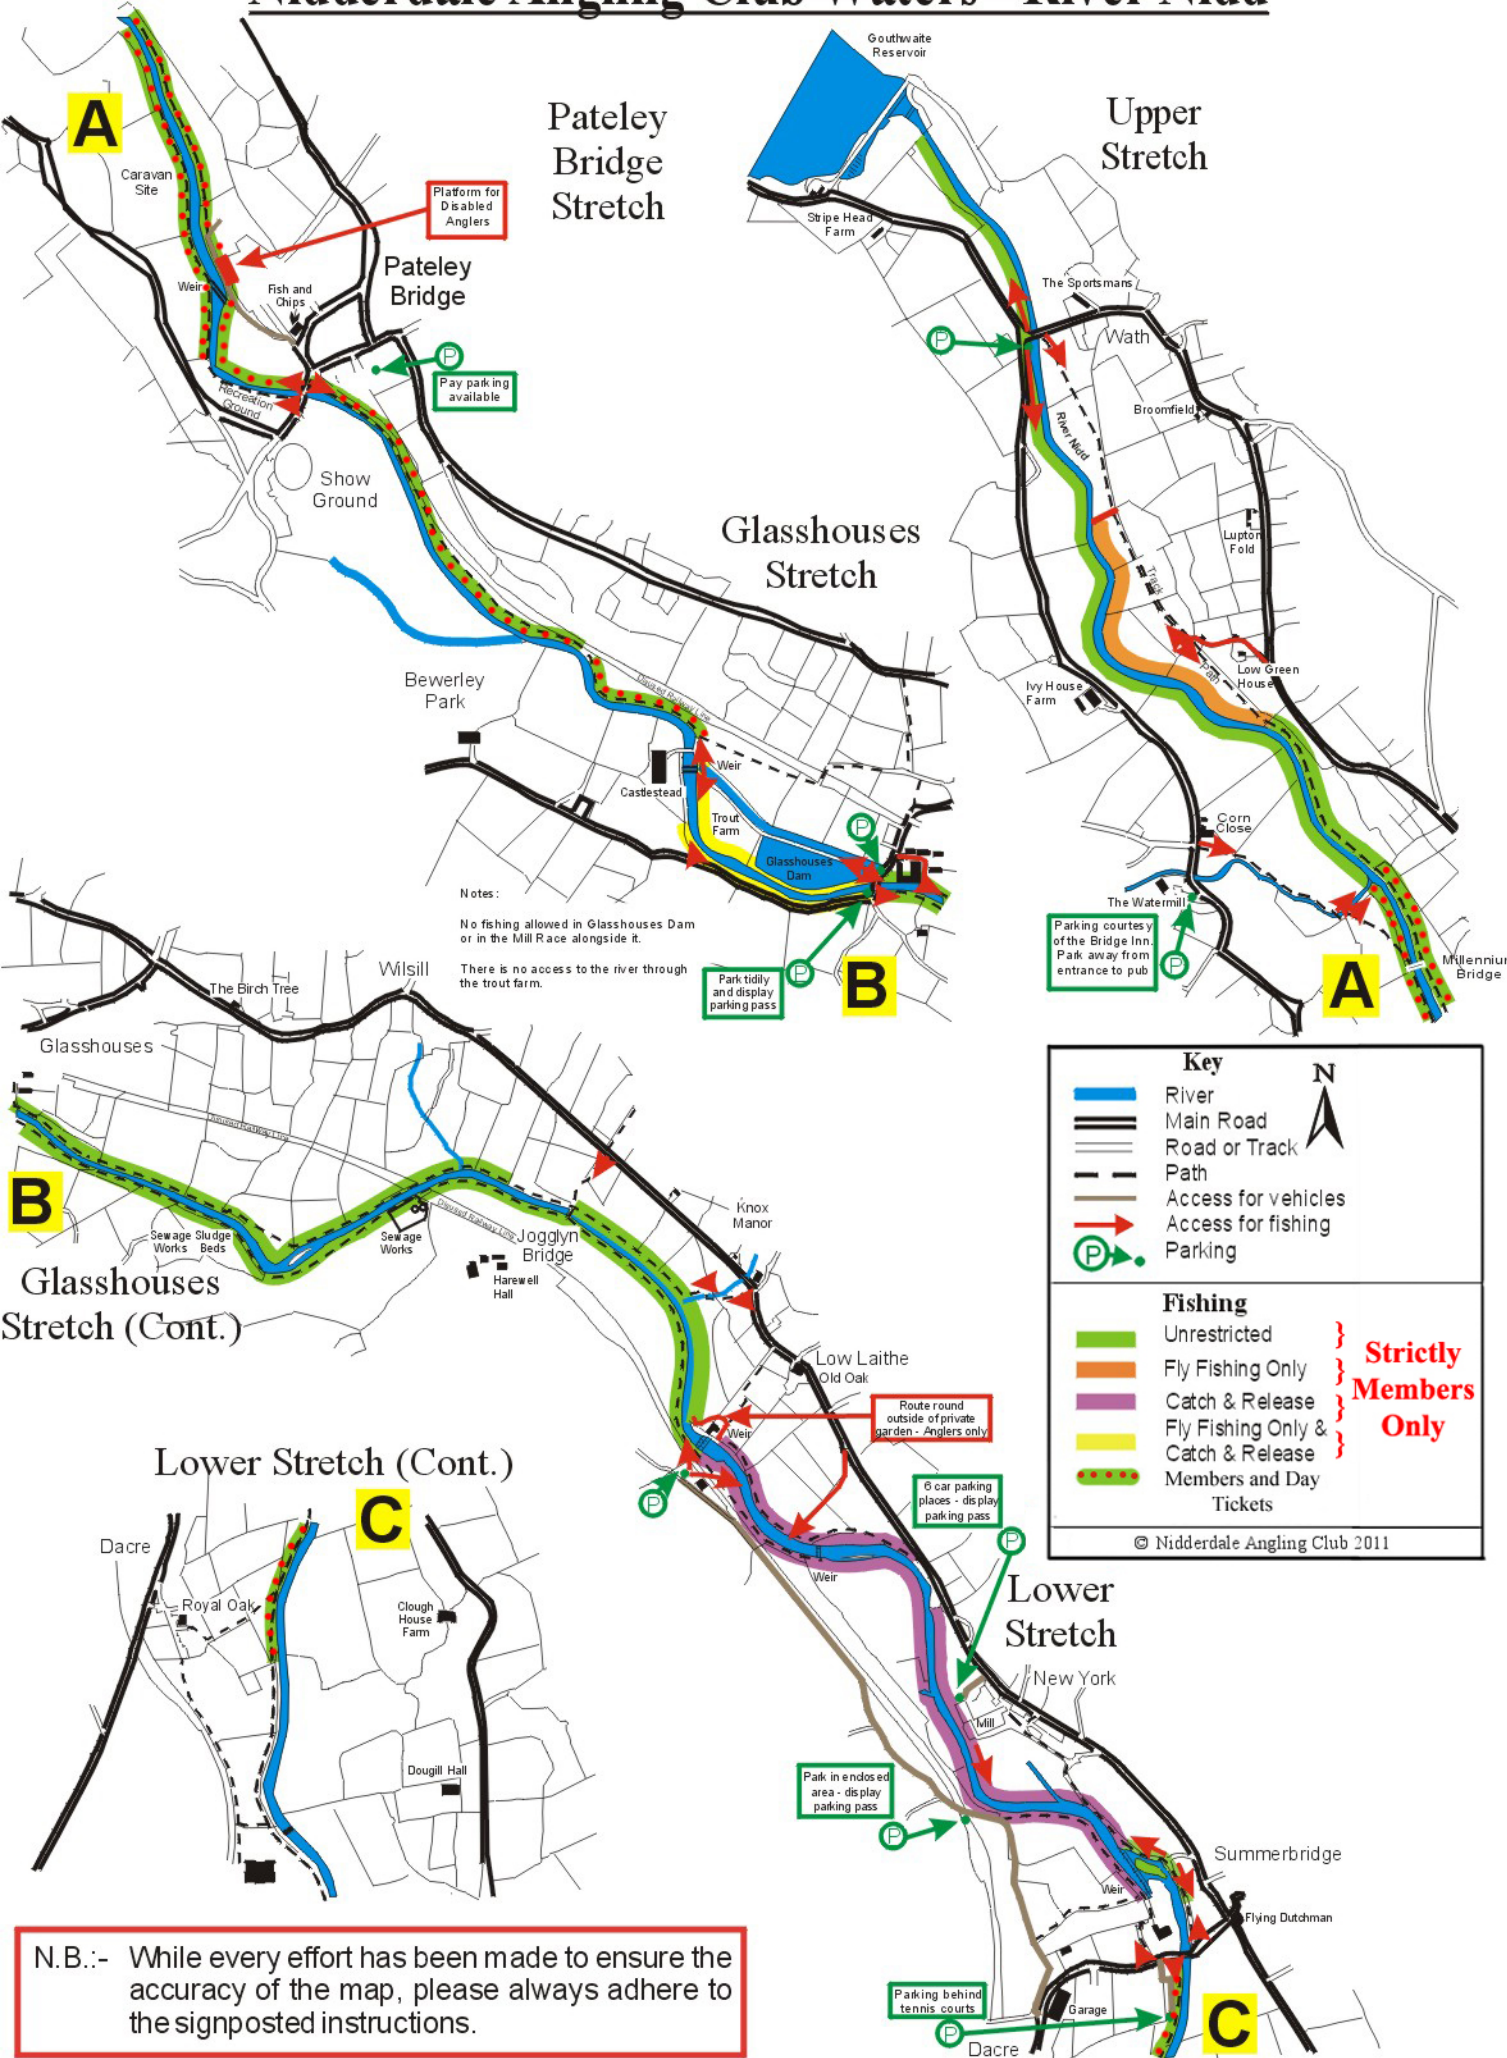

Nidderdale Angling Club Waters - River Nidd

Pateley Bridge Stretch

Upper Stretch

Glasshouses Stretch

Glasshouses Stretch (Cont.)

Lower Stretch (Cont.)

Key

- River
- Main Road
- Road or Track
- Path
- Access for vehicles
- Access for fishing
- Parking

Fishing

- Unrestricted
- Fly Fishing Only
- Catch & Release
- Fly Fishing Only & Catch & Release
- Members and Day Tickets

Strictly Members Only

© Nidderdale Angling Club 2011

N.B.:- While every effort has been made to ensure the accuracy of the map, please always adhere to the signposted instructions.